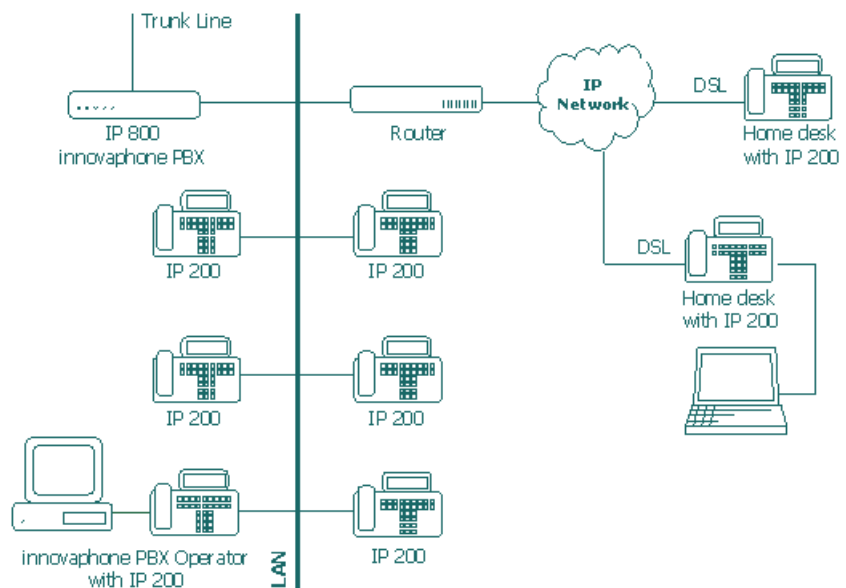

Perfect for Home Offices

innovaphone's IP 200 is perfectly suited for home offices. It can be connected directly to a DSL modem. Its implemented PPoE protocol enables it to sign on to the Internet provider. As soon as it is logged on, the IP 200 creates a VPN connection with the company's network, and signs on at the company's telephone system via the established tunnel. The second Ethernet connection is also a great feature for home offices, allowing the user to connect his Notebook PC. Thus, neither a separate router nor a switch or hub are necessary at the home office.

Access to 3 Address Books

With the IP 200, remembering telephone numbers becomes a problem of the past. The telephone can access three different address books: first, an internal telephone list with private numbers, only available at this particular telephone, second, a telephone book listing every subscriber of the system, and third, an external address book which is accessible via LDAP protocol. The alphanumerical keys are used to enter a subscriber's name. With each new letter of the name, the selection options are specified more closely, until the correct name has been found. Now all you need to do is pick up the phone and the connection will be established – forget memorizing telephone numbers! requiring two shelf units.

Programmable Function Keys

Six function keys allow the user to further optimize his work procedures. Each key supports up to four different definitions, which will be shown in the corresponding display line. A selection of 23 available key functions guarantees truly customized configuration possibilities. The functions range from activating call diversion or bell signal muting to voice announcements or a partner key with busy lamp field for secretarial functions.

For further information on the IP telephone IP 200, please consult the Technical Data sheet or visit our Website at www.innovaphone.com.

Copyright © 2004 innovaphone® AG

innovaphone® AG
Böblinger Straße 76
71065 Sindelfingen
Germany
Tel +49 7031 73009-0
Fax +49 7031 73009-99
e-mail: info@innovaphone.com

innovaphone
Pure IP Telephony